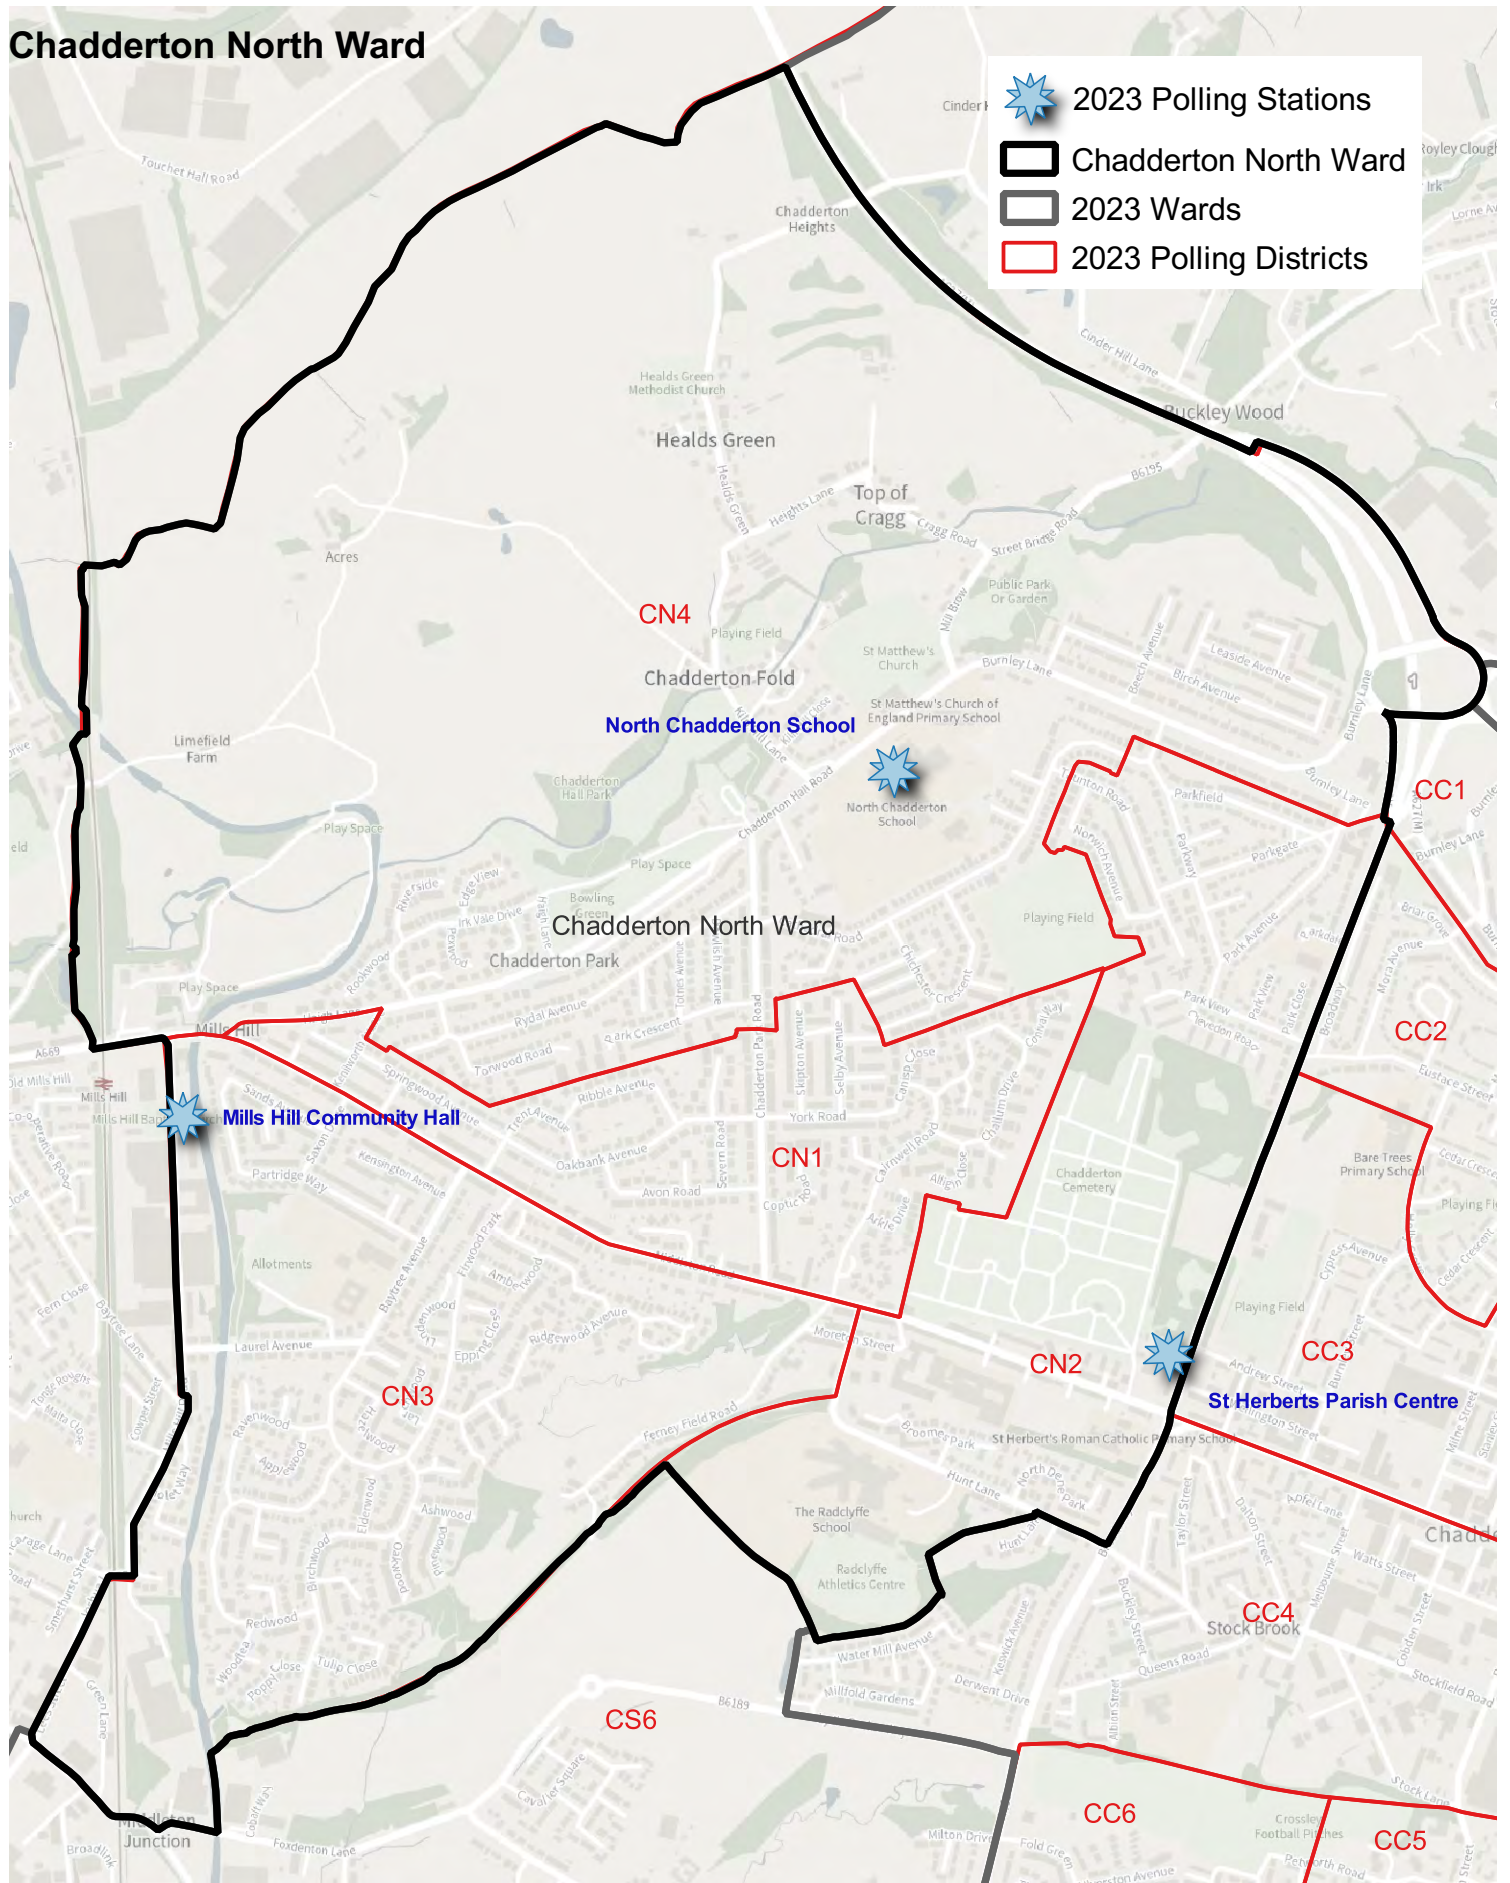

Chadderton North Ward

Drawn By:	Data and GIS Team
Drawing No.	5
Date: 20/01/2023	Scale: 1:12000

Oldham Council
Civic Centre
West Street
Oldham
OL1 1UT