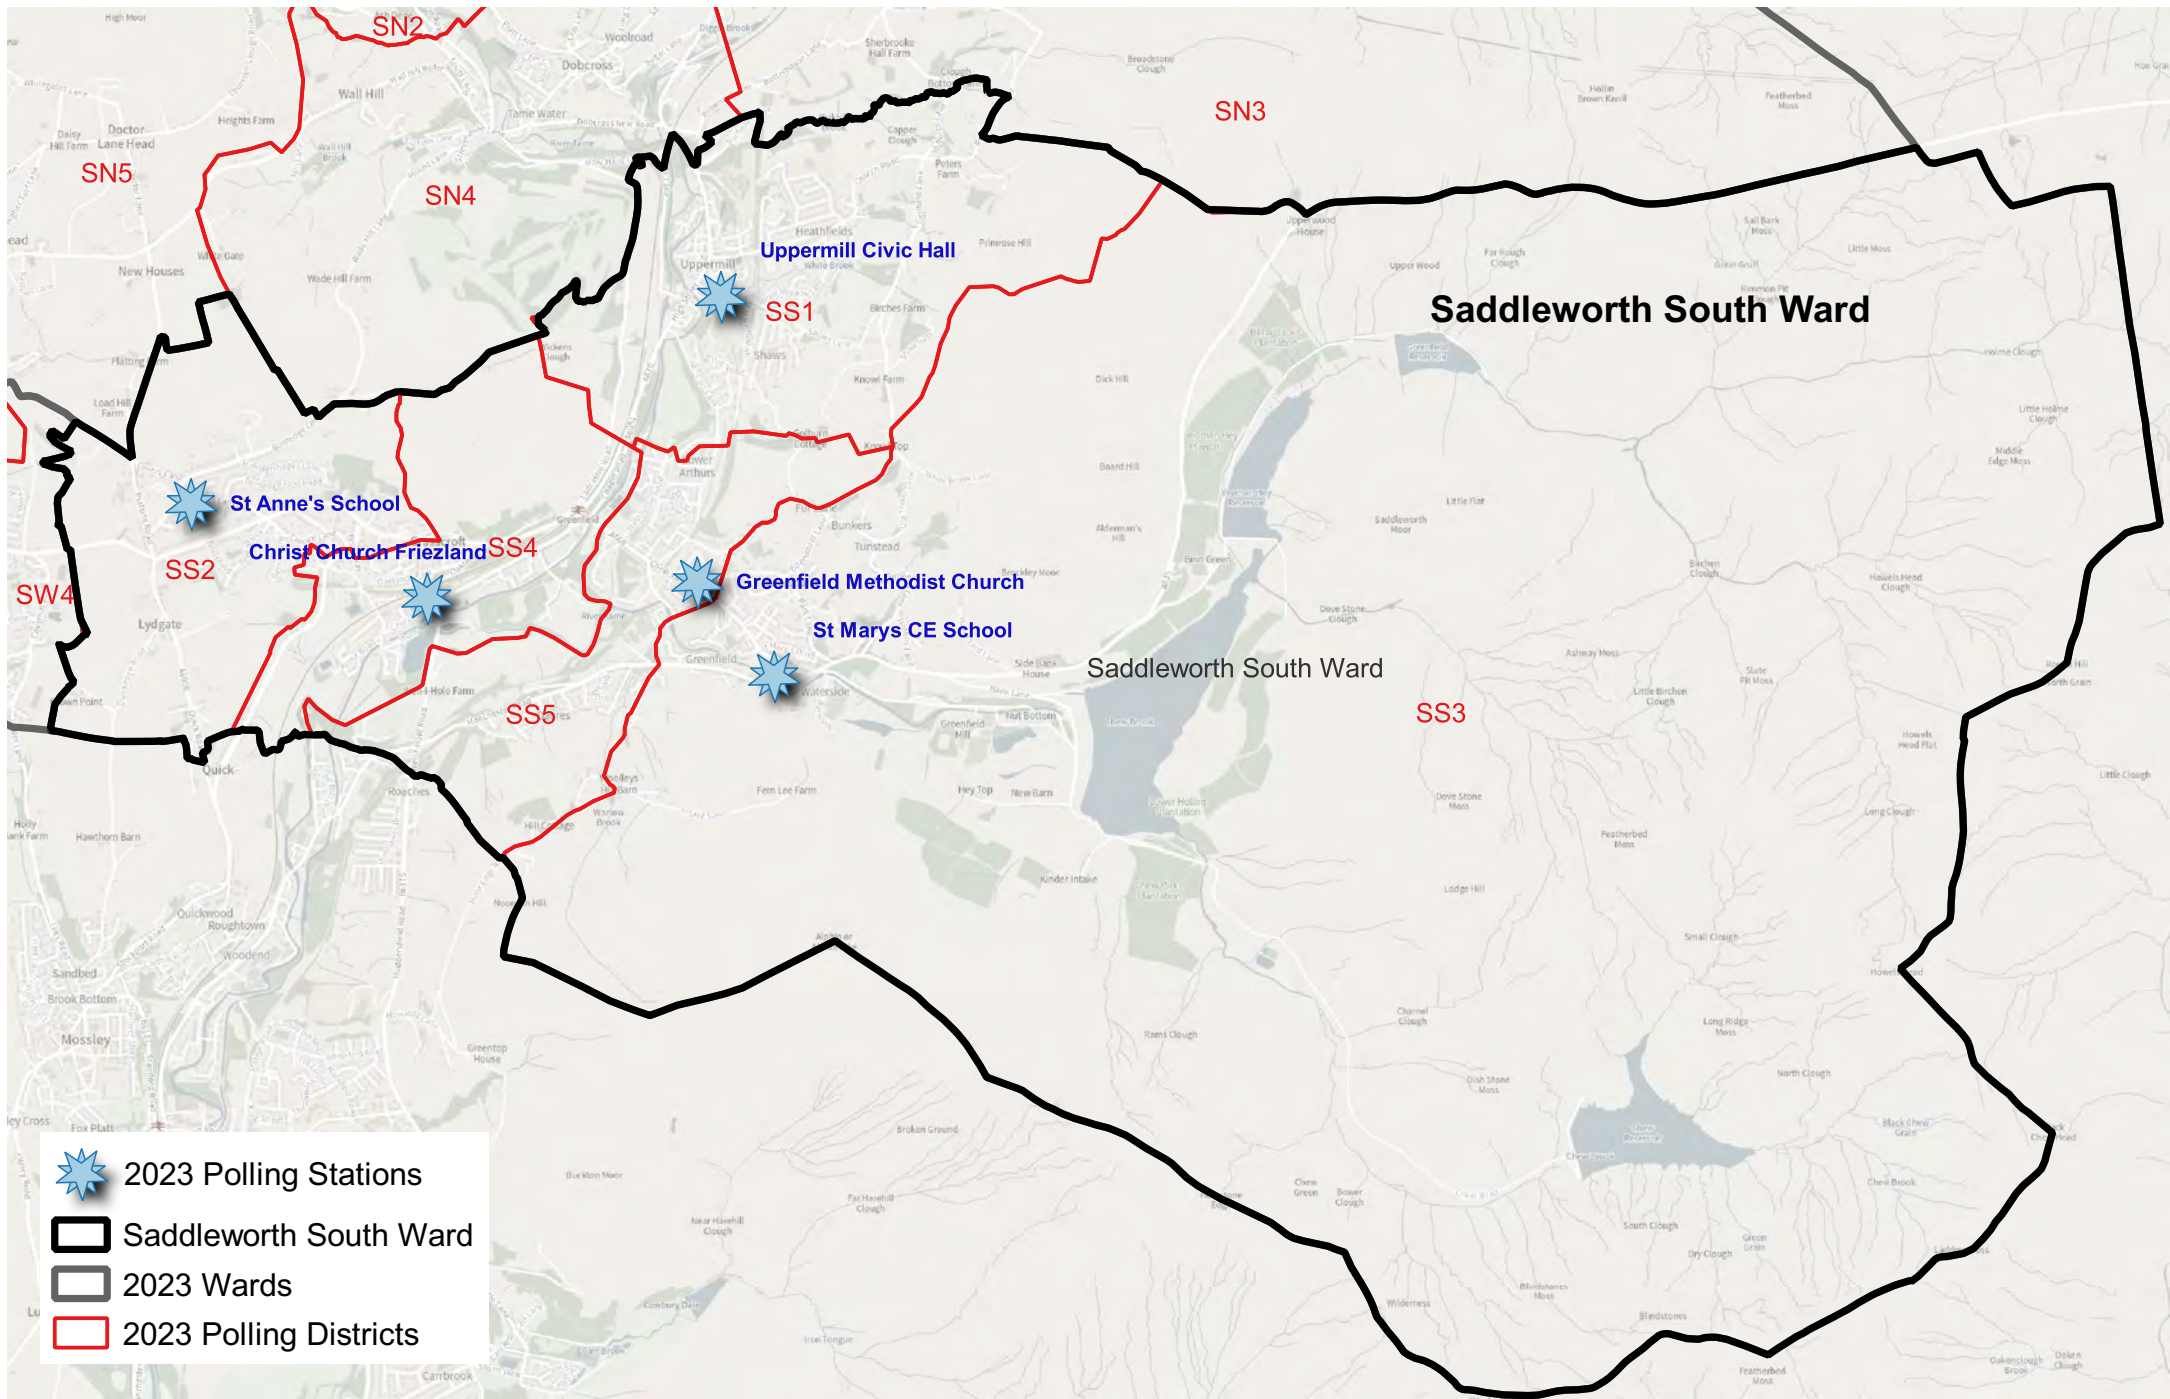

Oldham Council
 Civic Centre
 West Street
 Oldham
 OL1 1UT

Saddleworth West and Lees Ward

Drawn By:	Data and GIS Team
Drawing No.	3
Date: 20/01/2023	Scale: 1:13500

Oldham Council
 Civic Centre
 West Street
 Oldham
 OL1 1UT