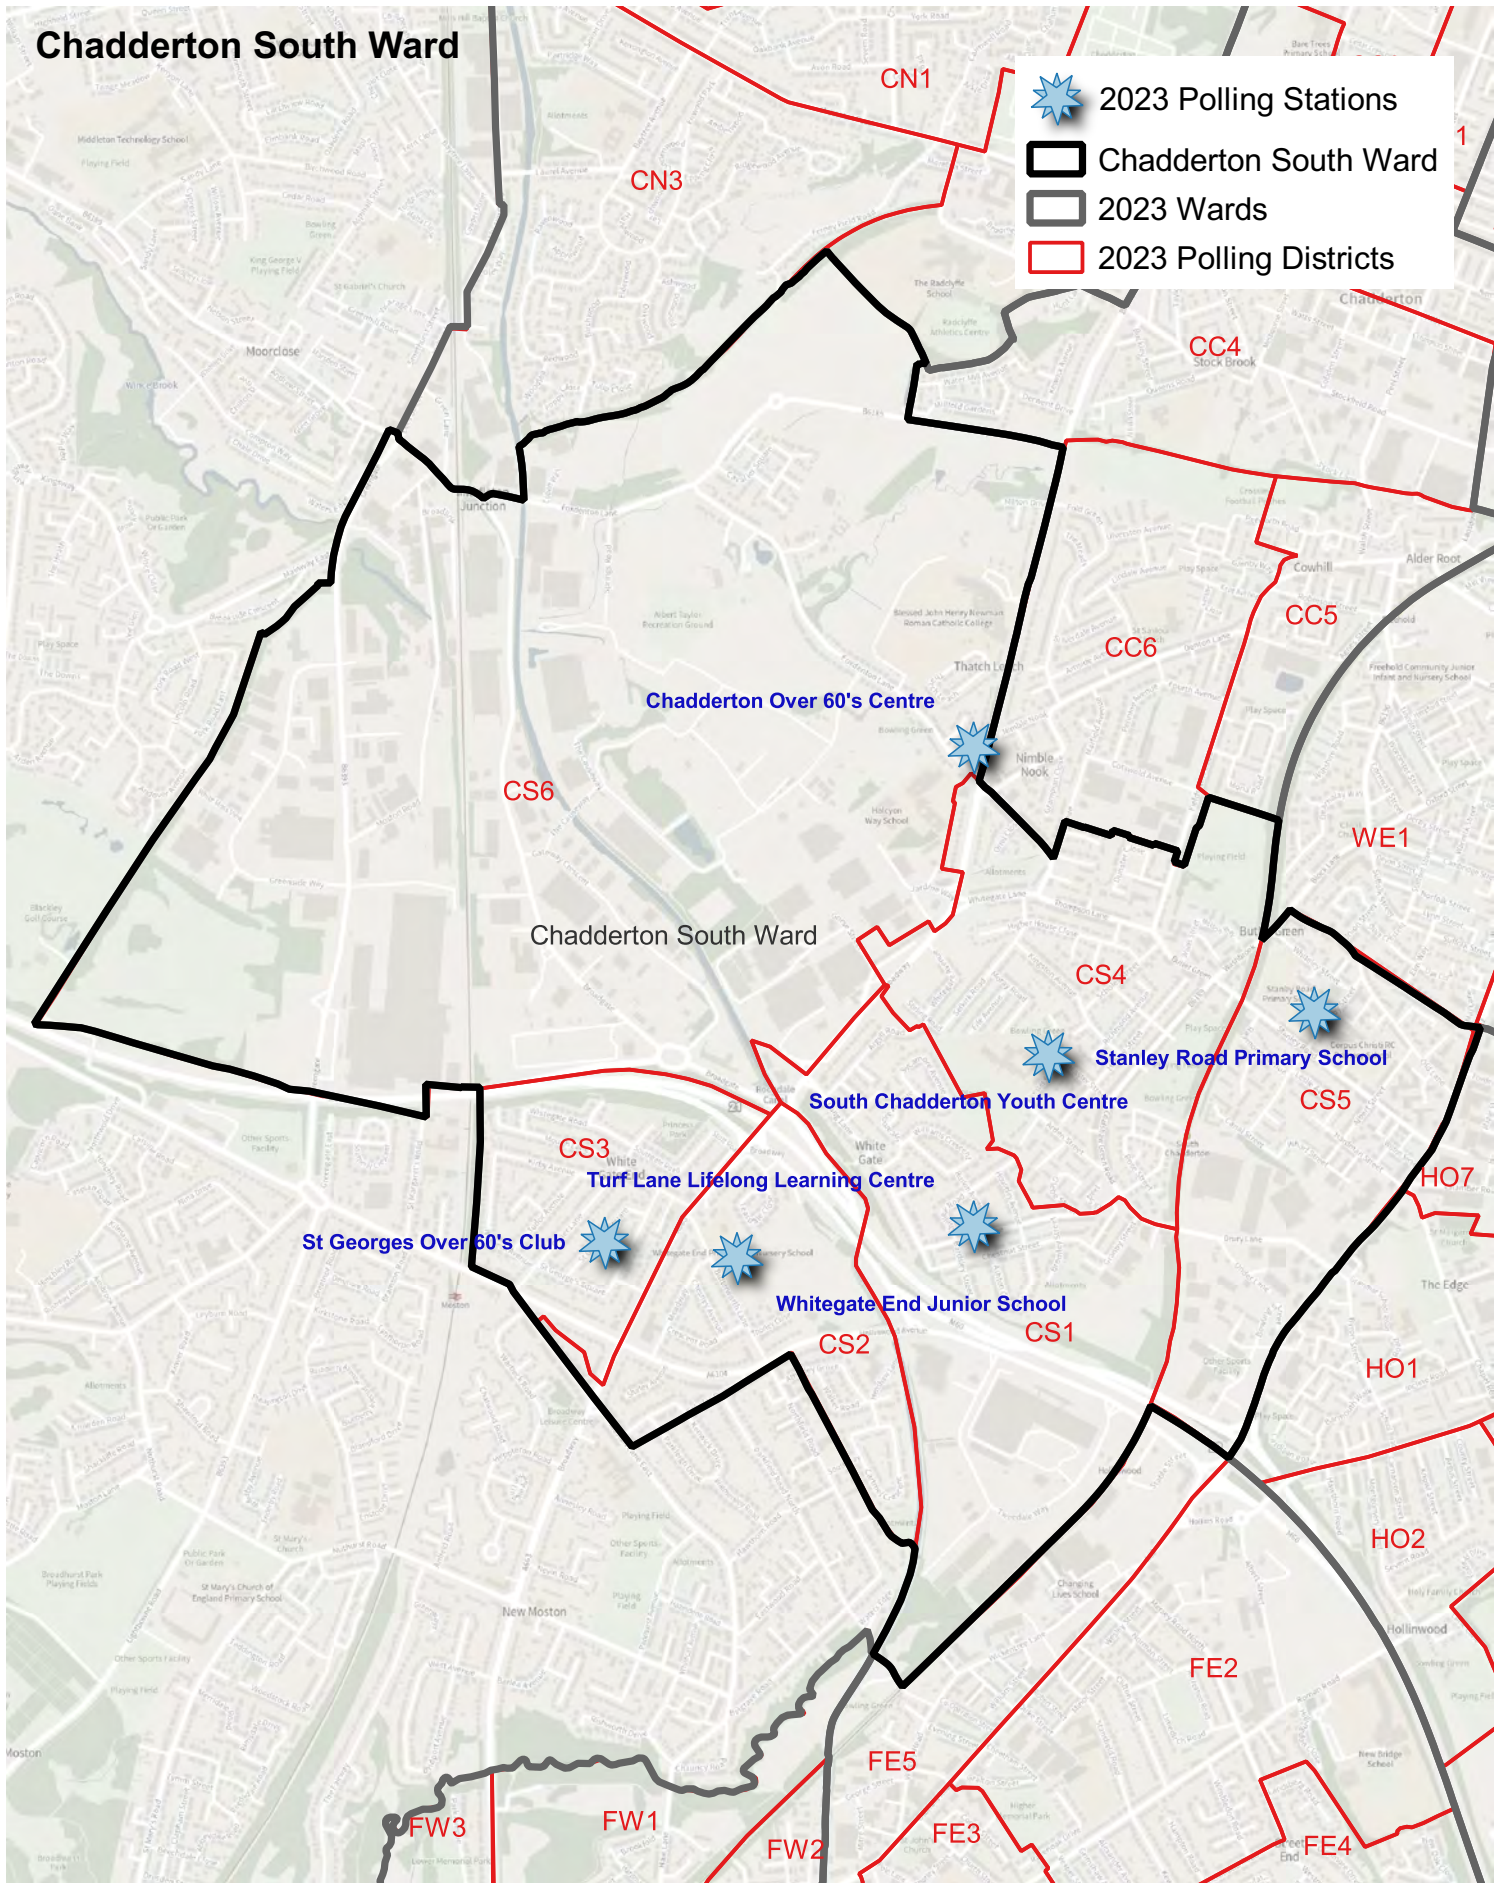

Chadderton South Ward

Drawn By:	Data and GIS Team
Drawing No.	6
Date: 20/01/2023	Scale: 1:17750

Oldham Council
Civic Centre
West Street
Oldham
OL1 1UT