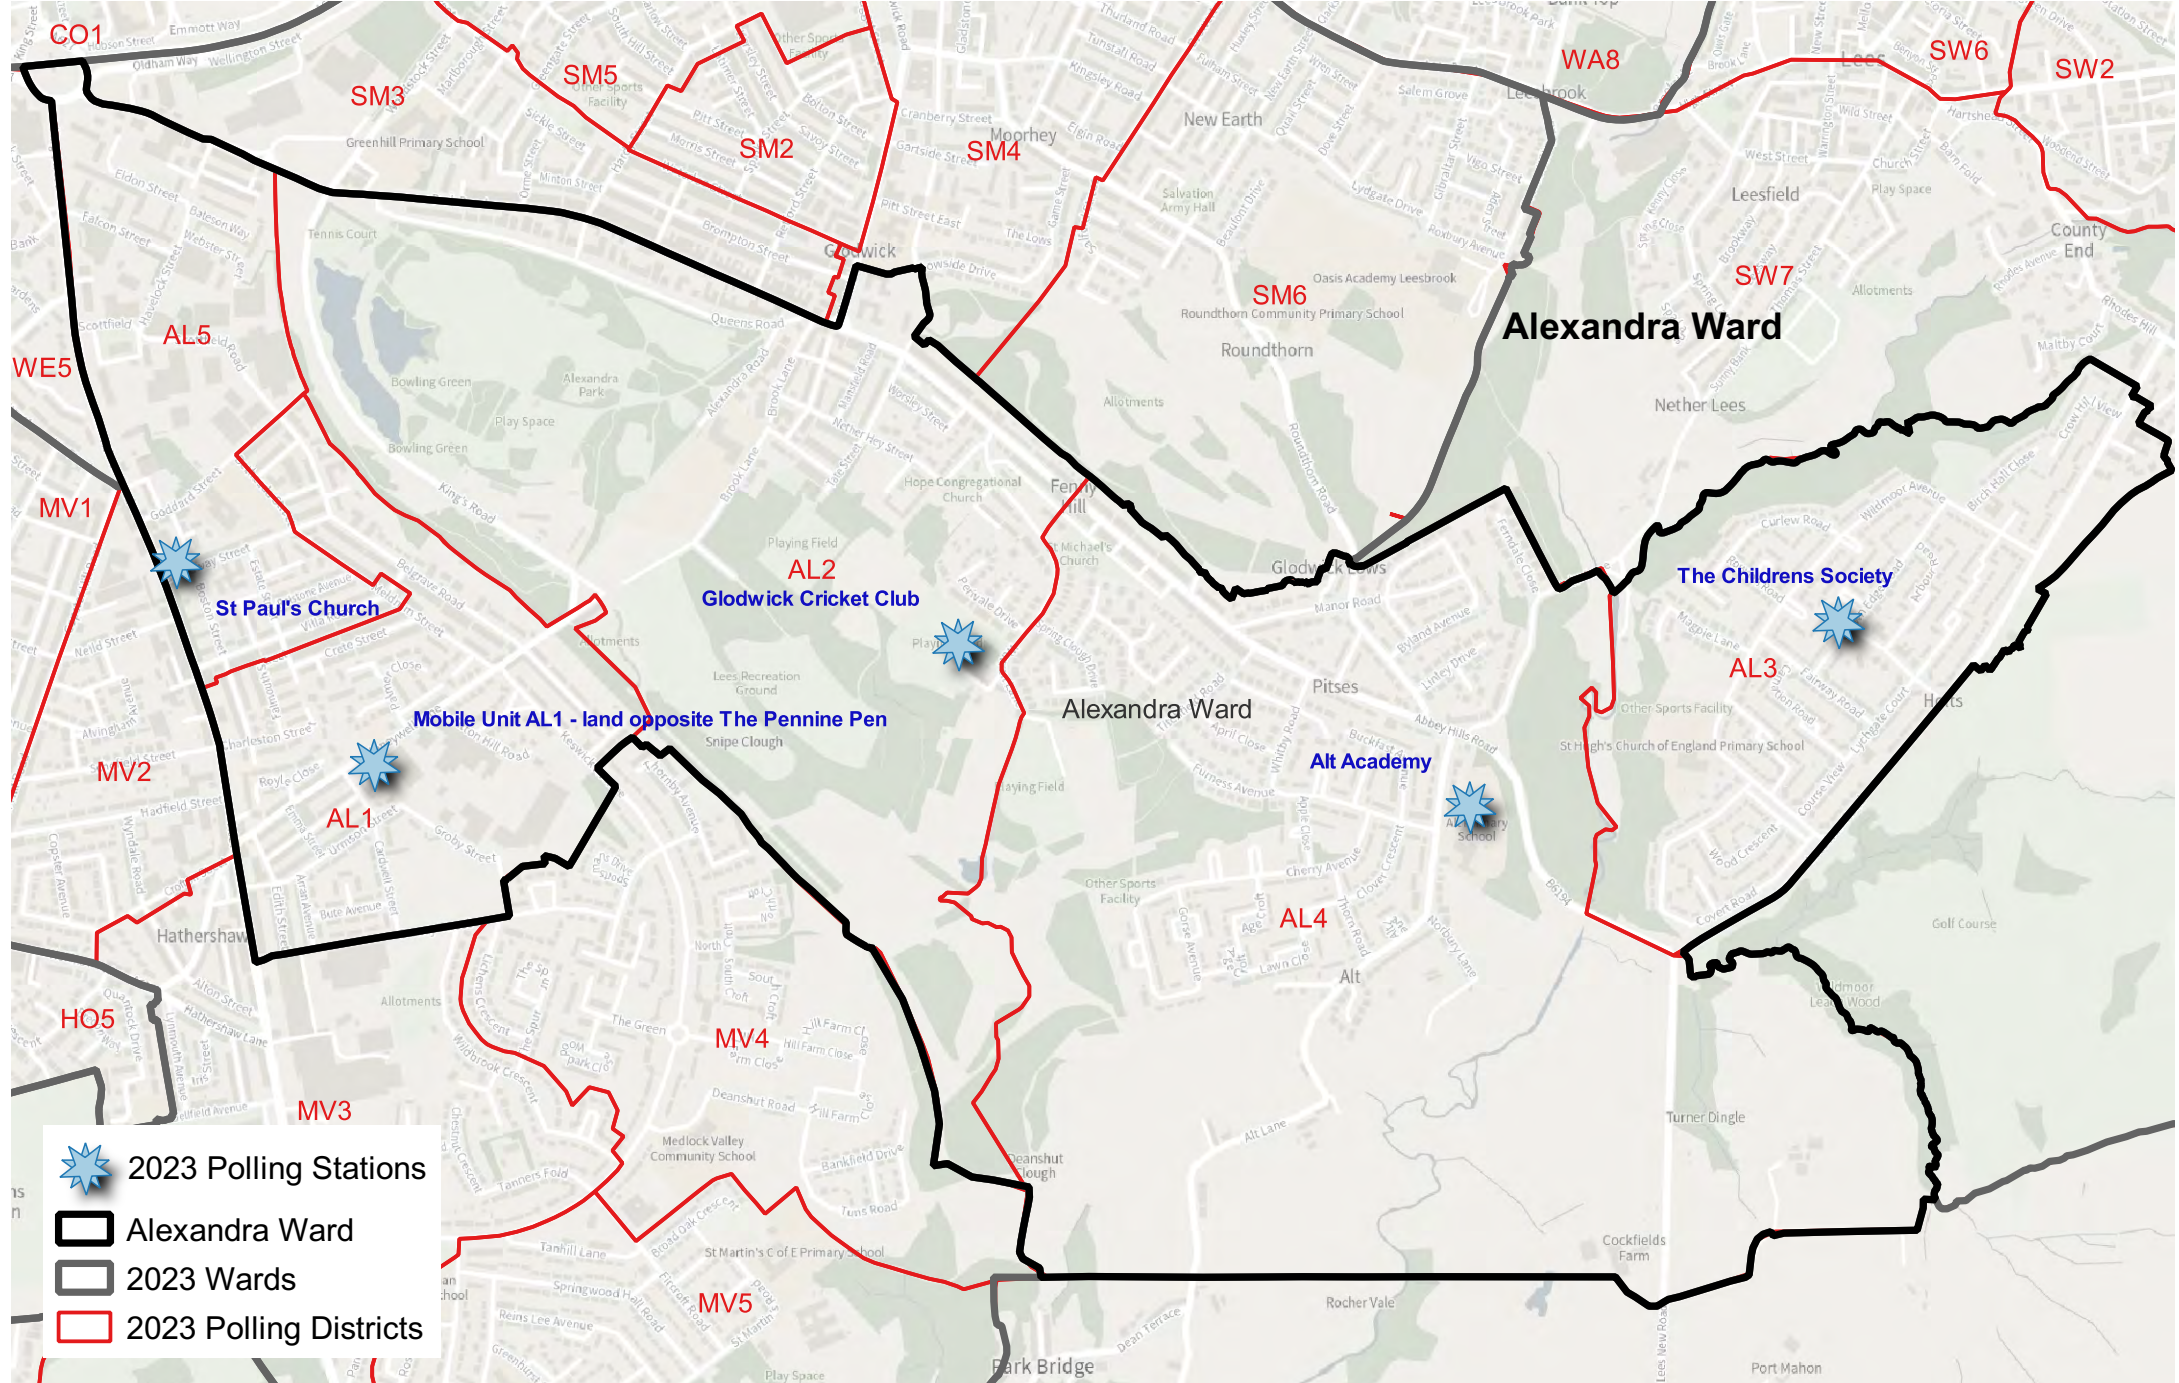

Polling Districts

Alexandra	2
Chadderton Central	3
Chadderton North	4
Chadderton South	5
Coldhurst	6
Crompton	7
Failsworth East	8
Failsworth West	9
Hollinwood	10
Medlock Vale	11
Royton North	12
Royton South	13
Saddleworth North	14
Saddleworth South	15
Saddleworth West and Lees	16
Shaw	17
St James	18
St Marys	19
Waterhead	20
Werneth	21