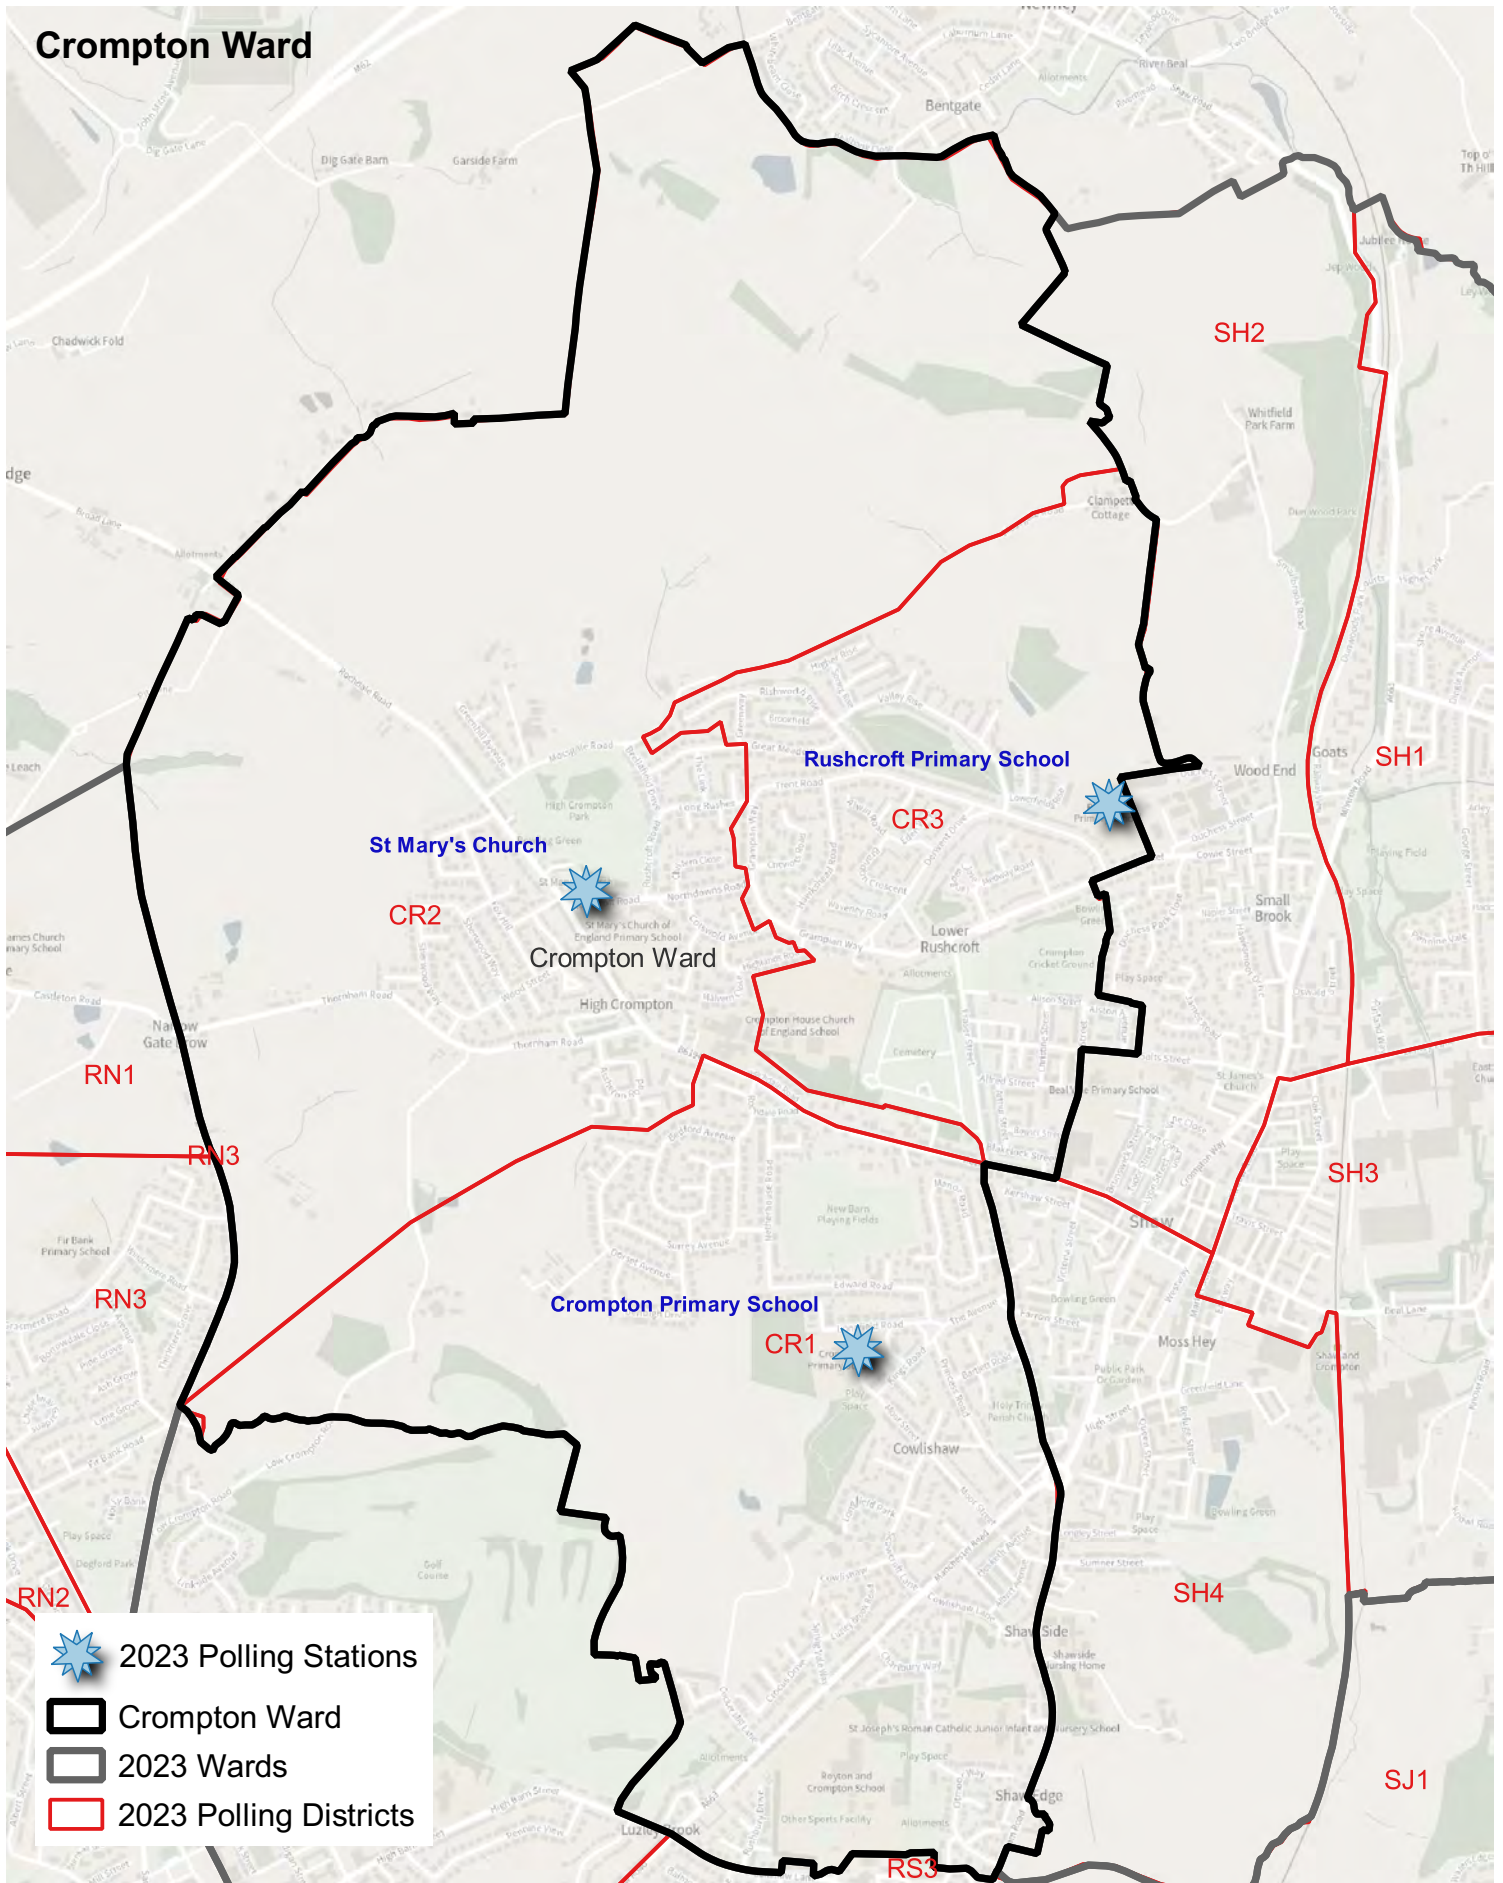

Crompton Ward

- 2023 Polling Stations
- Crompton Ward
- 2023 Wards
- 2023 Polling Districts

Drawn By:	Data and GIS Team
Drawing No.	14
Date: 20/01/2023	Scale: 1:15000

Oldham Council
Civic Centre
West Street
Oldham
OL1 1UT