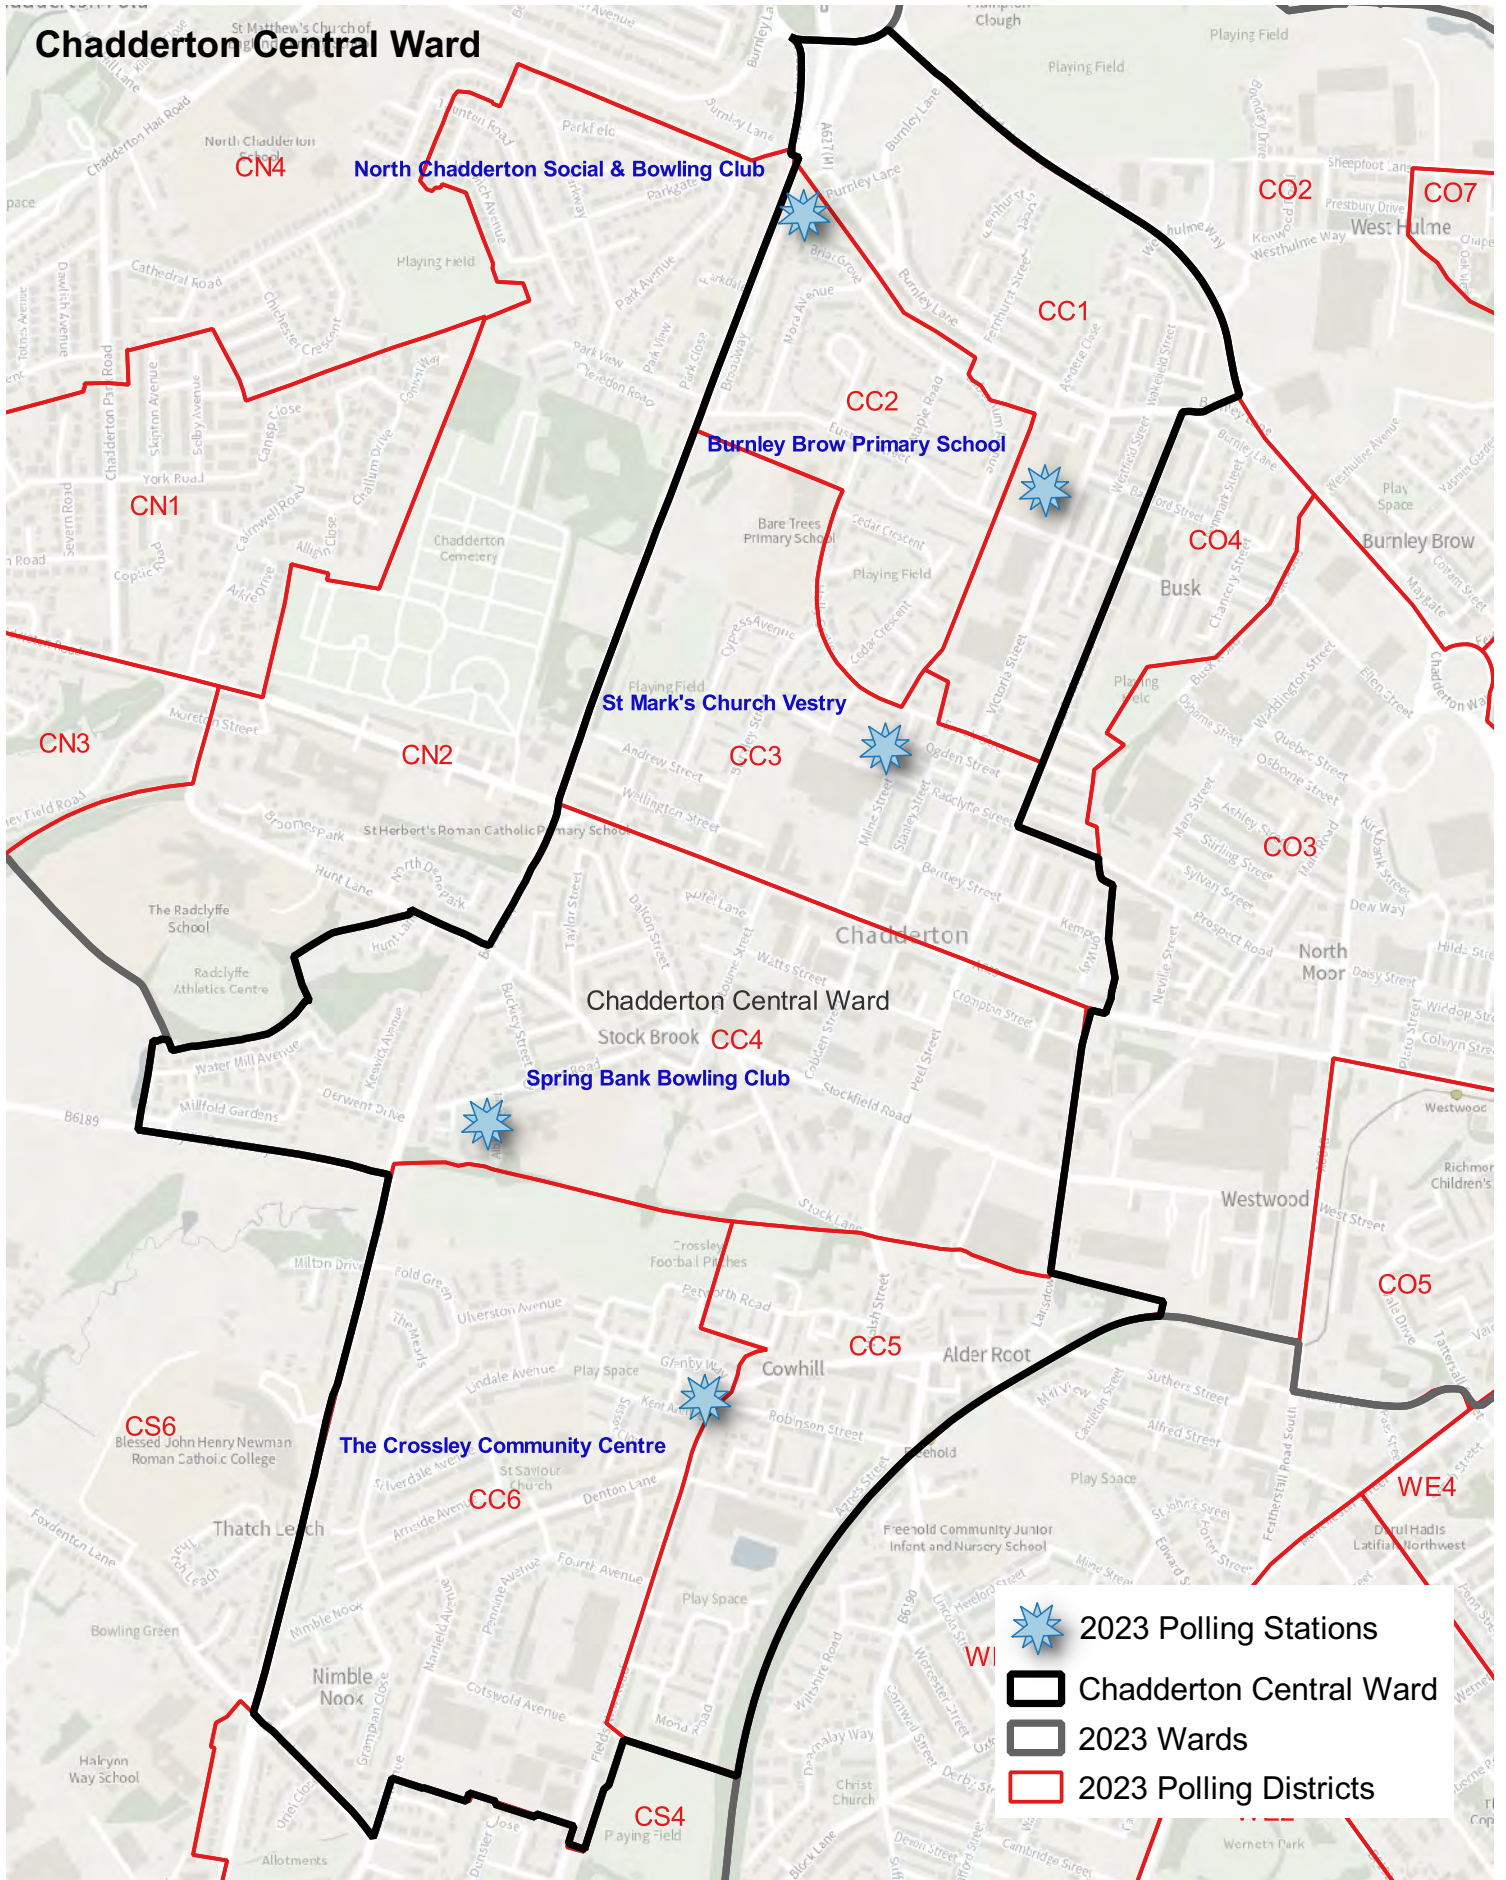

Chadderton Central Ward

- 2023 Polling Stations
- Chadderton Central Ward
- 2023 Wards
- 2023 Polling Districts

Drawn By:	Data and GIS Team
Drawing No.	4
Date: 20/01/2023	Scale: 1:11000

Oldham Council
Civic Centre
West Street
Oldham
OL1 1UT