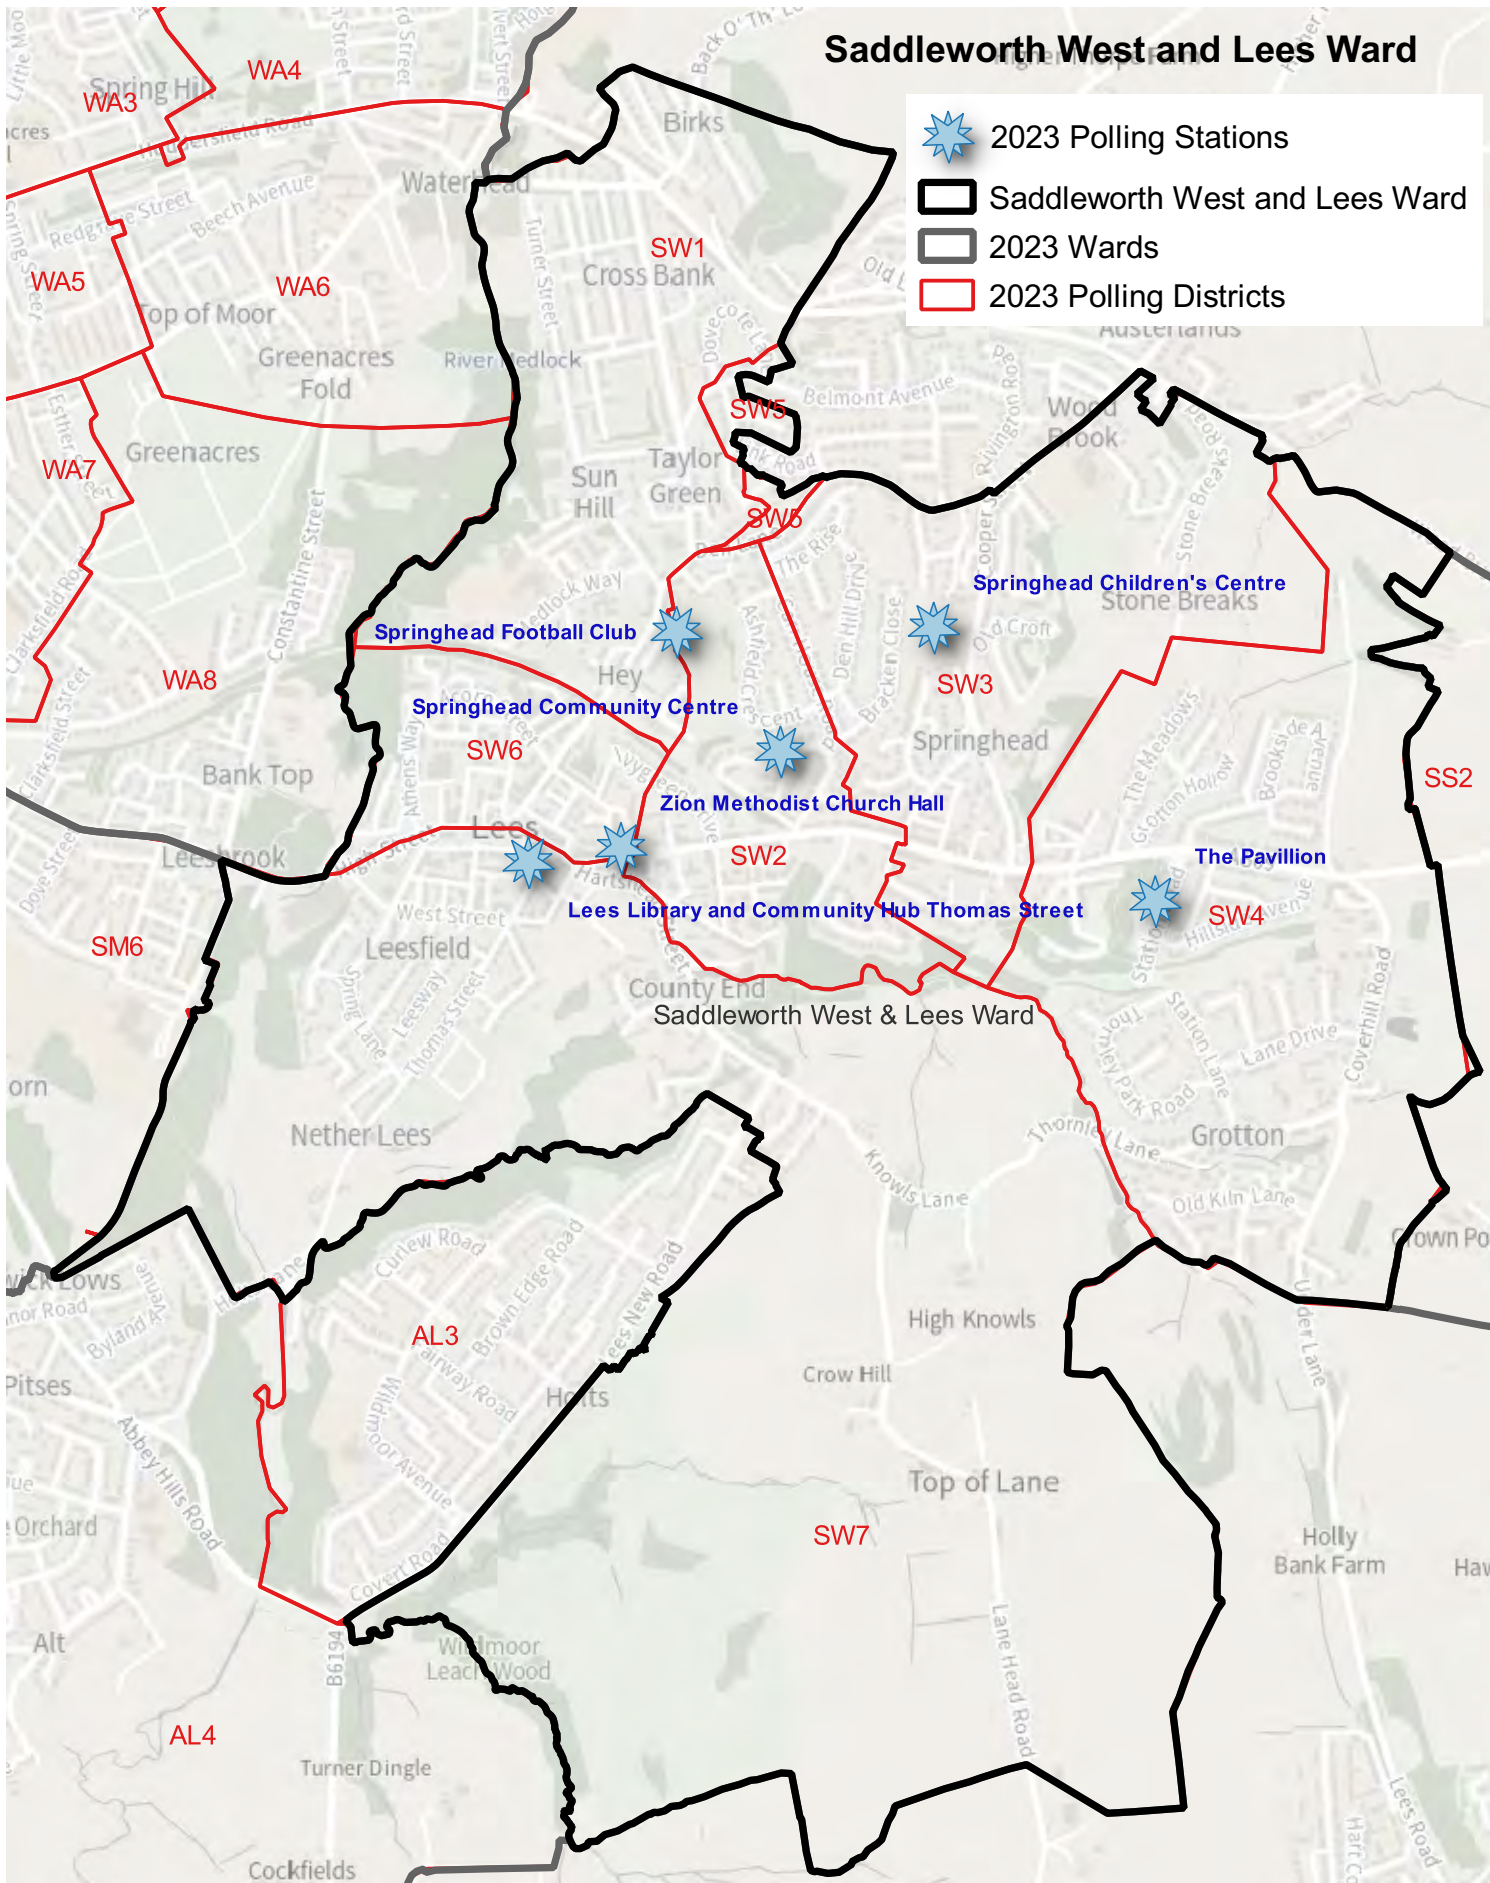

Saddleworth West and Lees Ward

Drawn By:	Data and GIS Team
Drawing No.	3
Date: 20/01/2023	Scale: 1:13500

Oldham Council
Civic Centre
West Street
Oldham
OL1 1UT