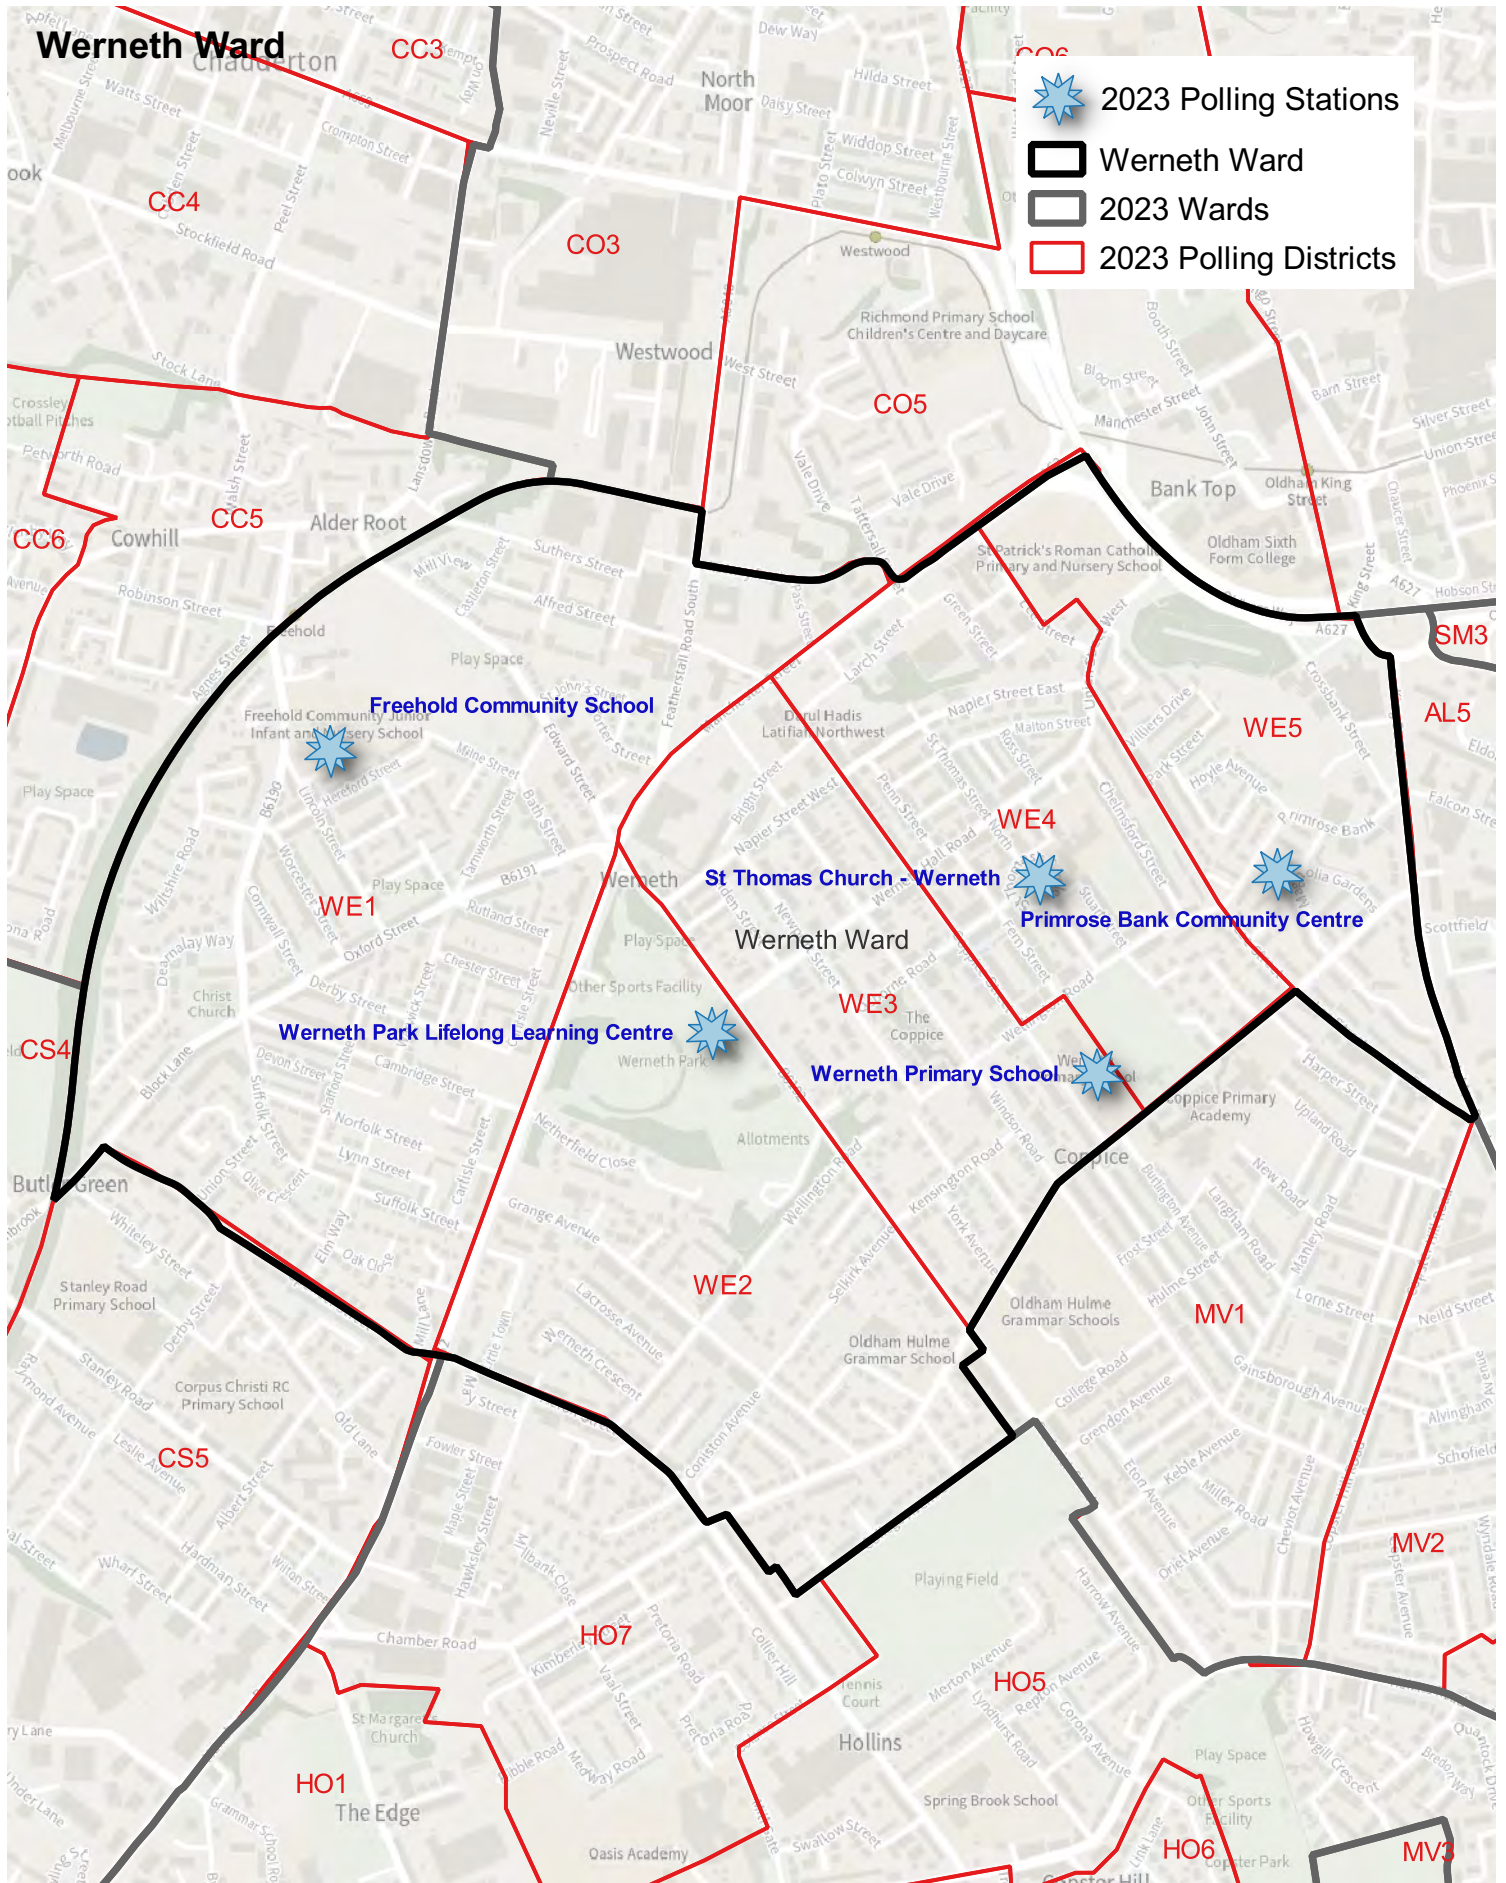

- 2023 Polling Stations
- Werneth Ward
- 2023 Wards
- 2023 Polling Districts

Drawn By:	Data and GIS Team
Drawing No.	12
Date: 20/01/2023	Scale: 1:10000

Oldham Council
Civic Centre
West Street
Oldham
OL1 1UT