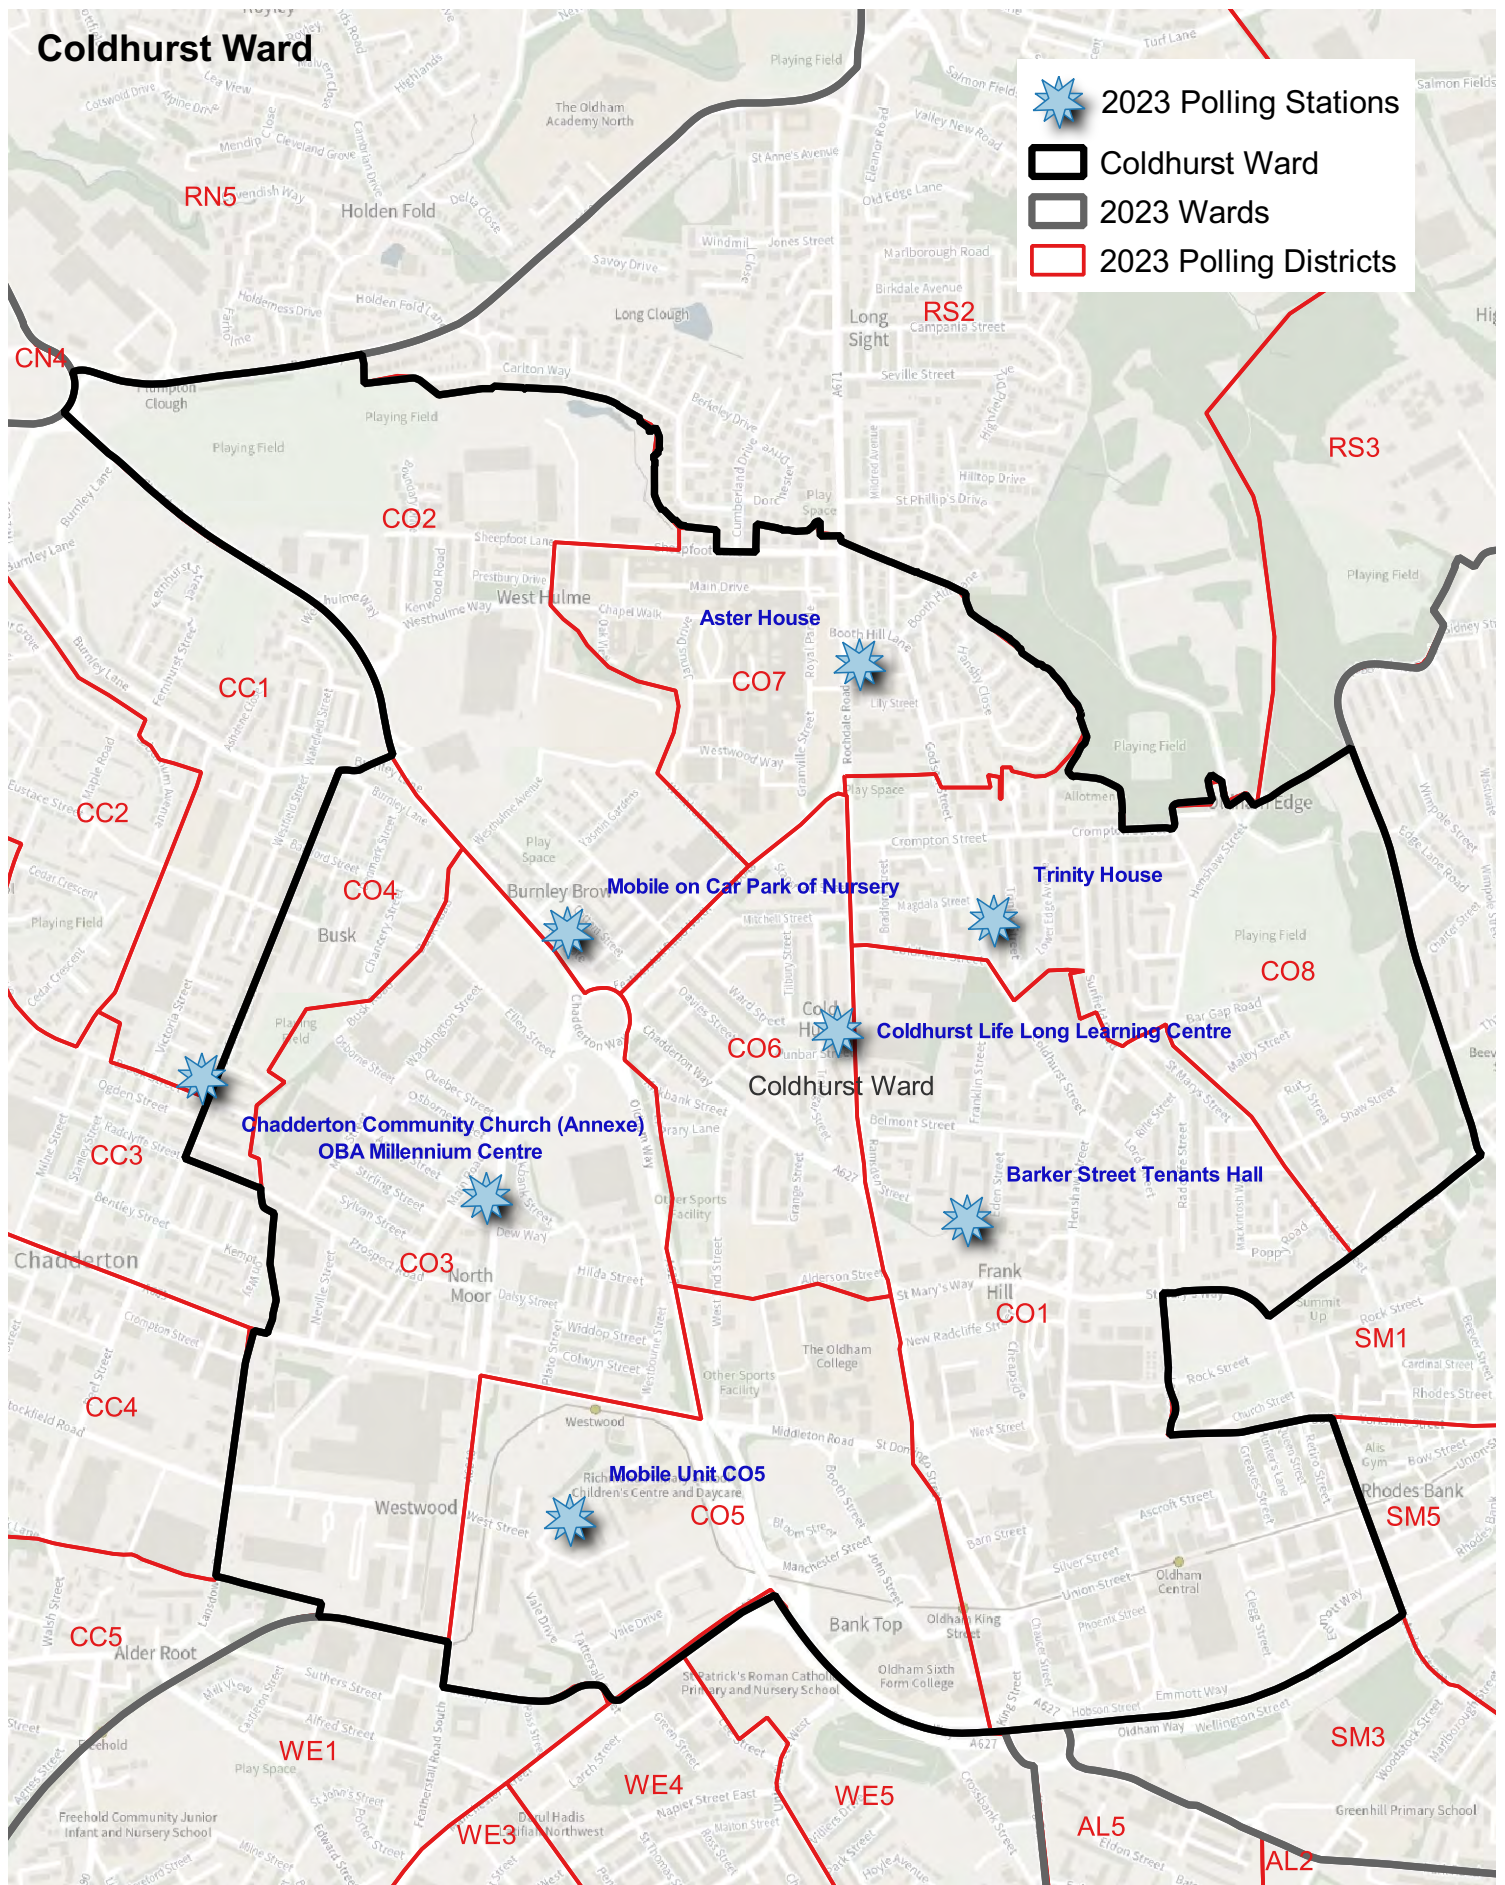

Drawn By:	Data and GIS Team
Drawing No.	7
Date: 20/01/2023	Scale: 1:11750

Oldham Council
Civic Centre
West Street
Oldham
OL1 1UT