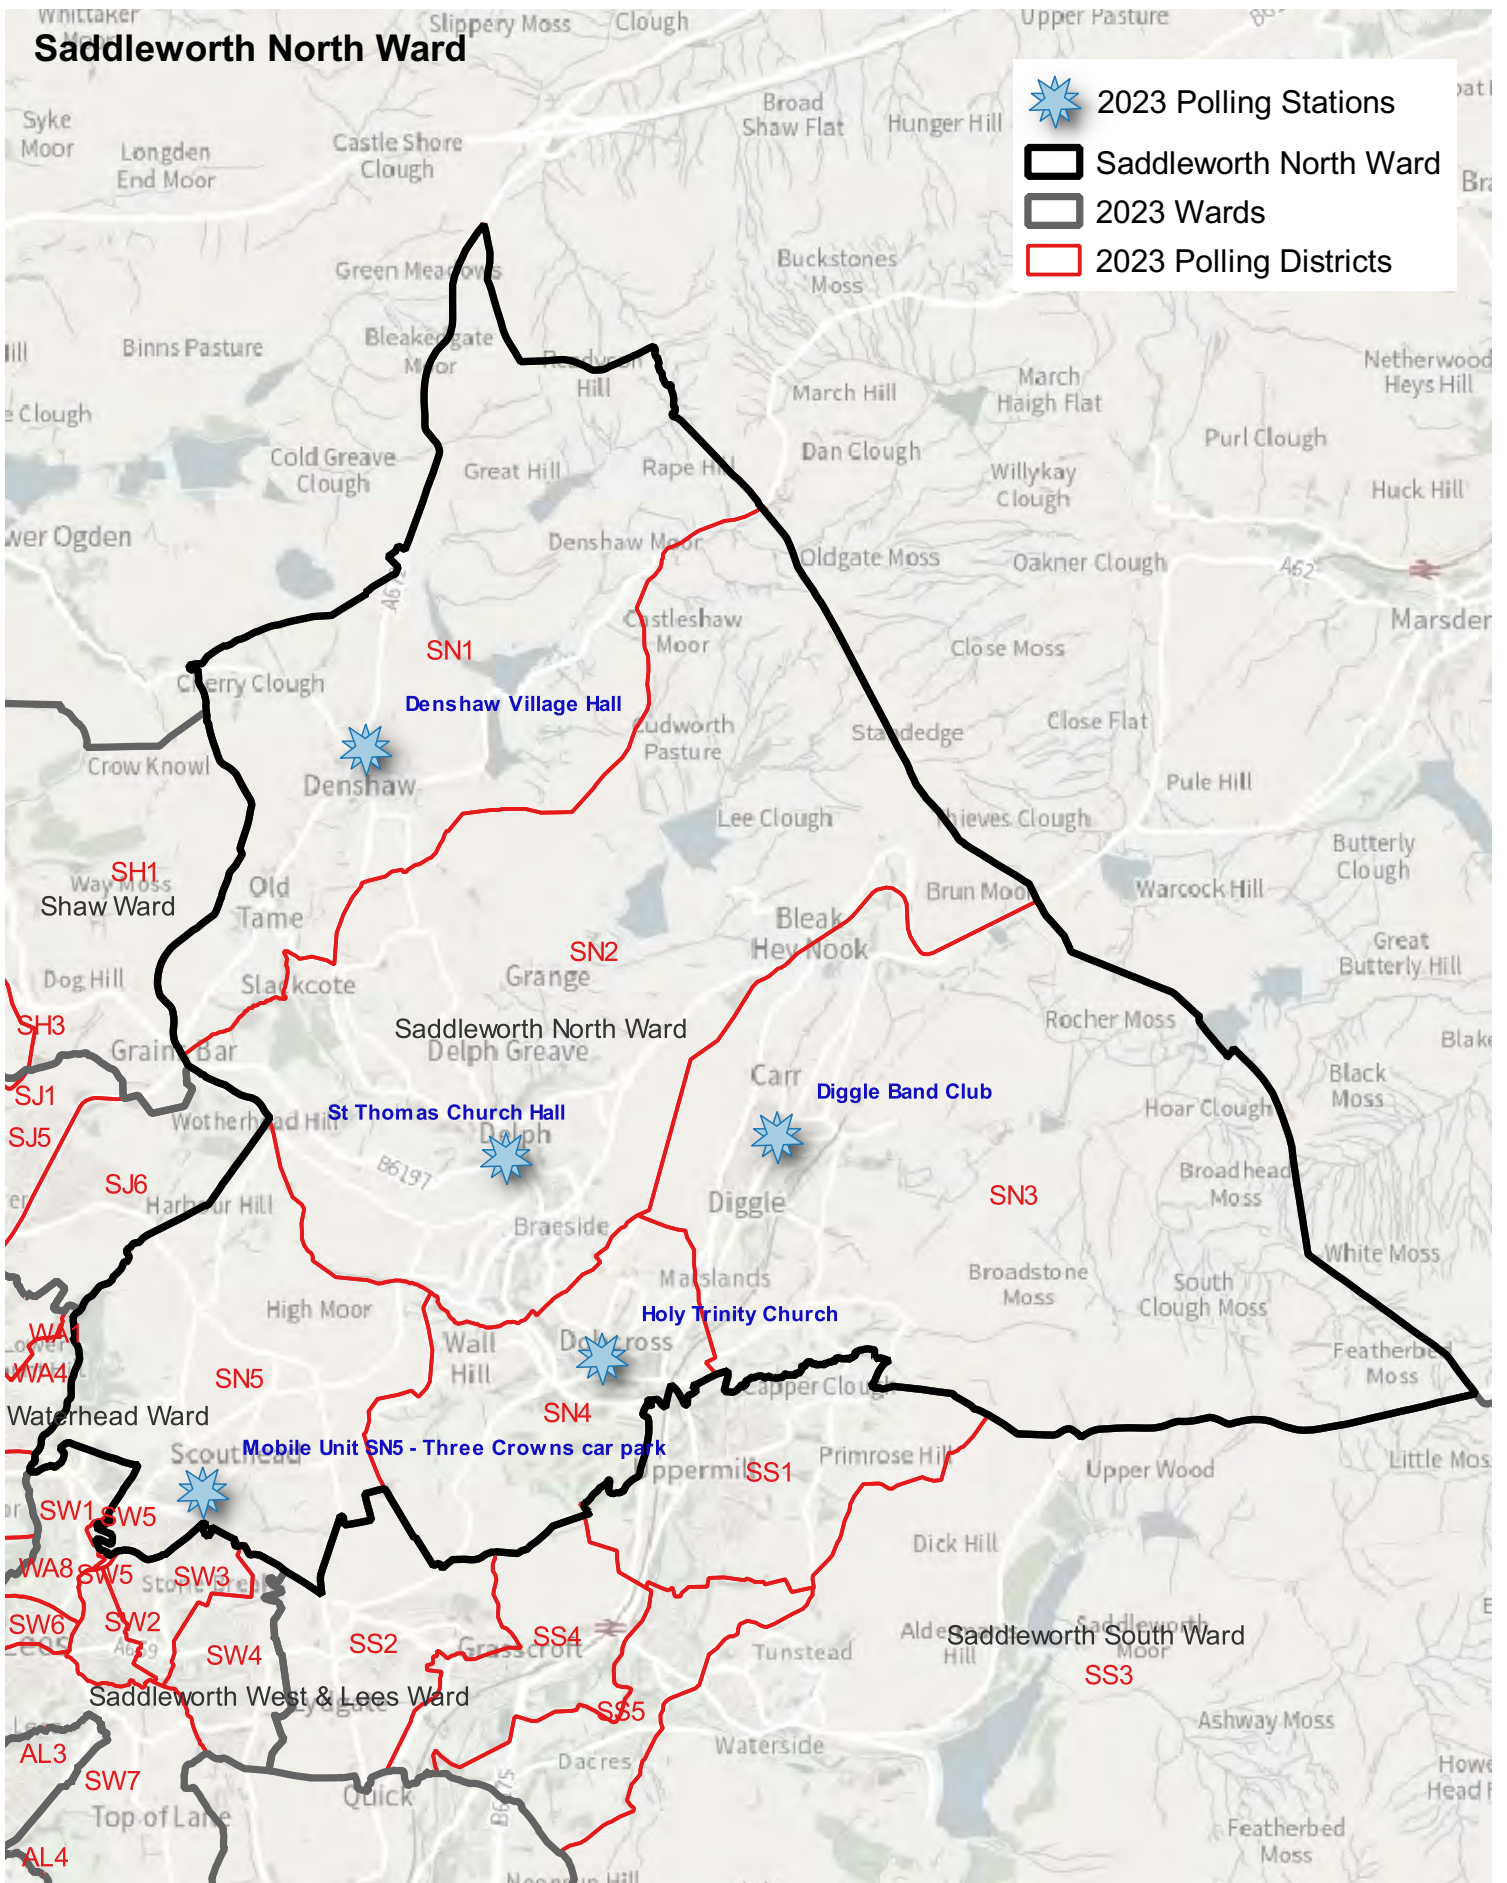

Saddleworth North Ward

- 2023 Polling Stations
- Saddleworth North Ward
- 2023 Wards
- 2023 Polling Districts

Drawn By:	Data and GIS Team
Drawing No.	1
Date: 20/01/2023	Scale: 1:51000

Oldham Council
Civic Centre
West Street
Oldham
OL1 1UT