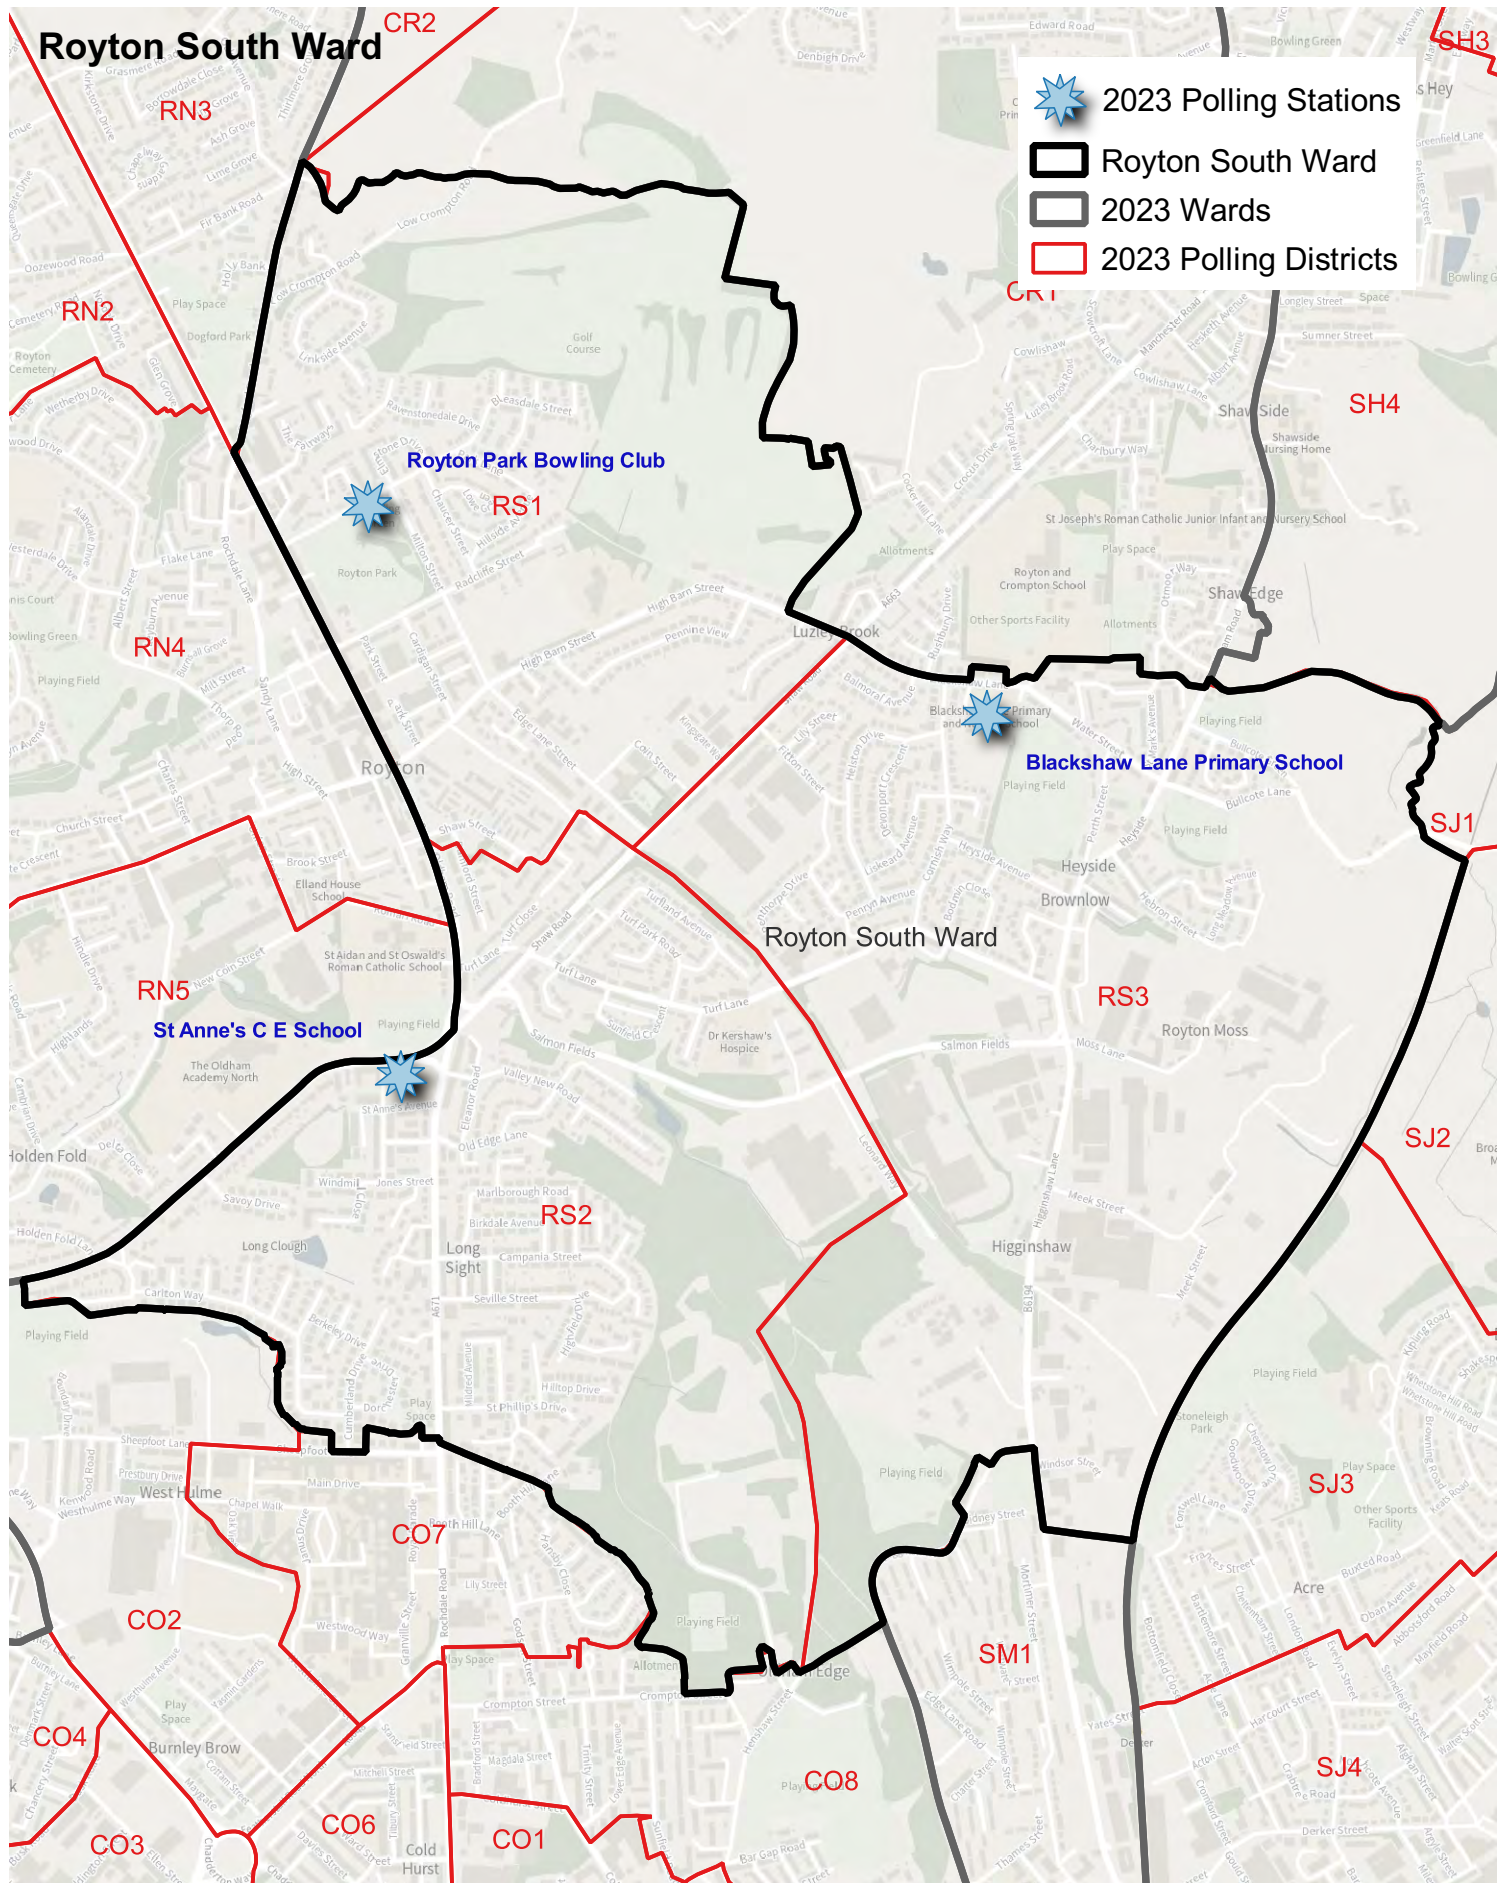

Drawn By:	Data and GIS Team
Drawing No.	11
Date: 20/01/2023	Scale: 1:13500

Oldham Council
Civic Centre
West Street
Oldham
OL1 1UT